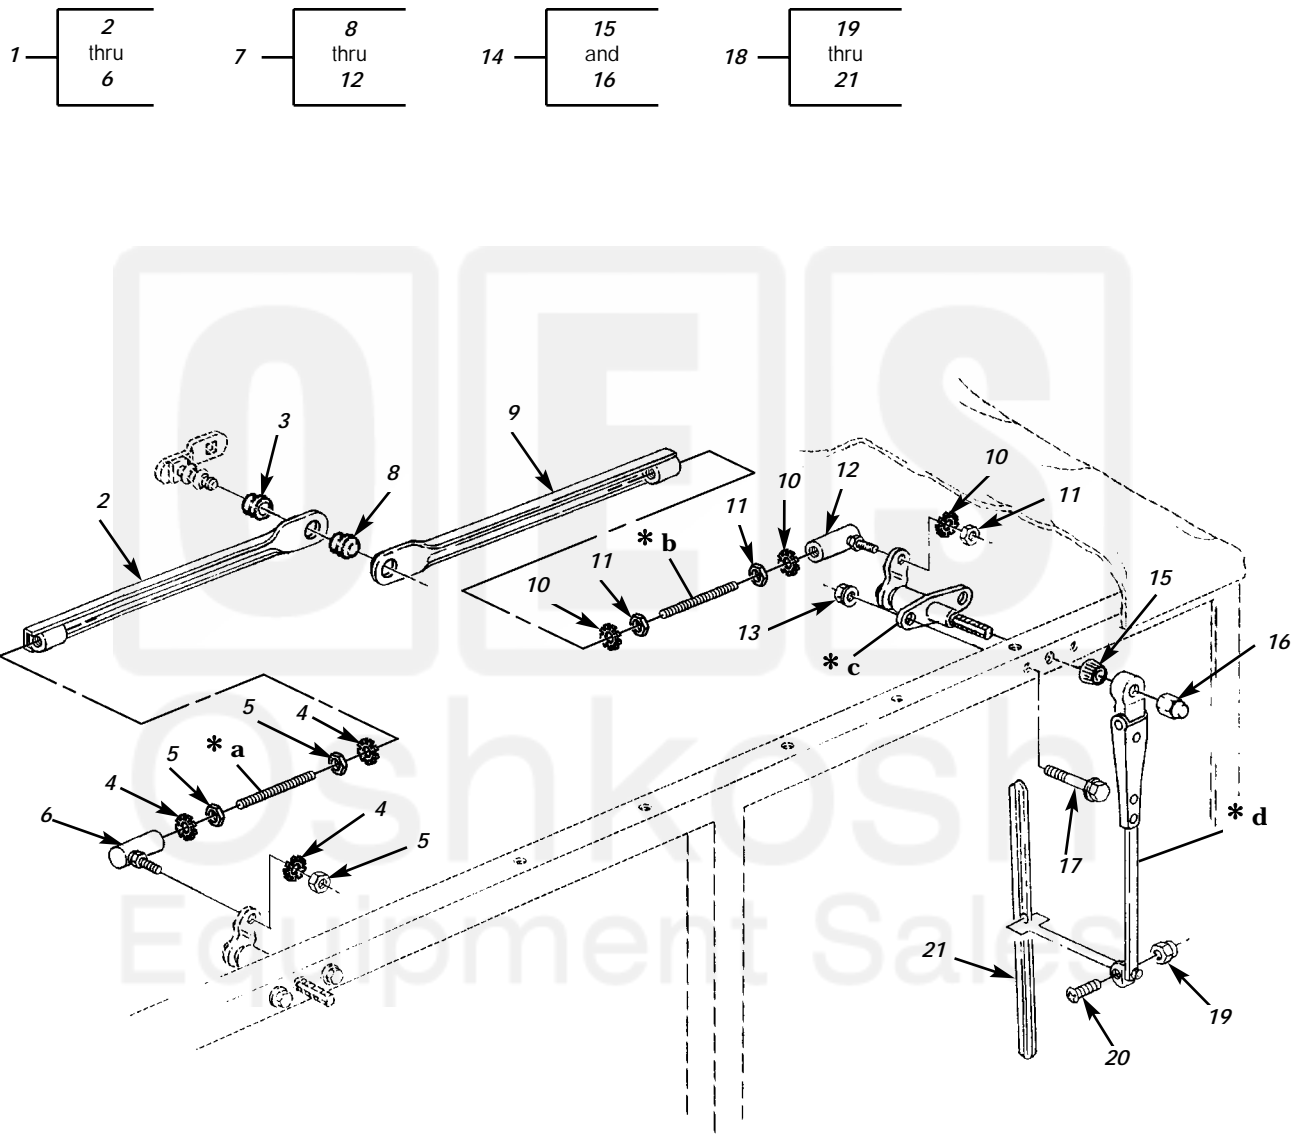

UNIT, DIRECT SUPPORT, AND GENERAL SUPPORT MAINTENANCE
REPAIR PARTS AND SPECIAL TOOLS LIST

EXTENDED SERVICE PROGRAM (ESP)

TRUCK, CARGO, 2-1/2-TON, 6X6, M44A3 SERIES TRUCKS (DIESEL)

M35A3, W/O WINCH (NSN 2320-01-383-2047); W/WINCH (NSN 2320-01-383-3850);
M35A3C, W/O WINCH (NSN 2320-01-383-2050); W/WINCH (NSN 2320-01-383-2049);
M36A3, W/O WINCH (NSN 2320-01-383-2048); W/WINCH (NSN 2320-01-383-2046).